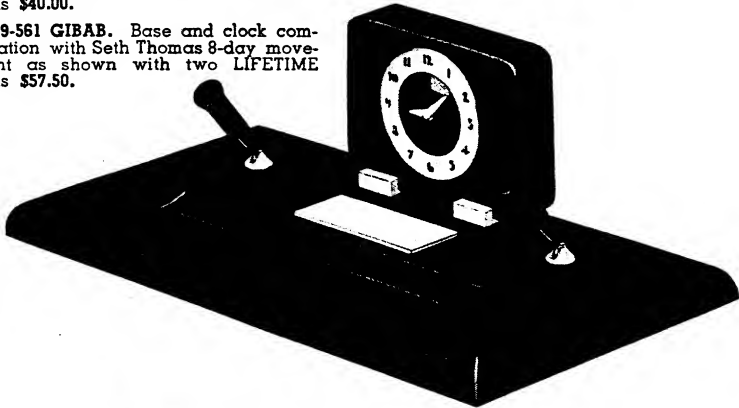

V079 CABON. Black and chromium Lamp. Black Carrara base, pencil groove. 7 x 14 x 8 inches high. With two LIFETIME Pens $50.00.

All Gold Trimmed Desk Sets shown with LIFETIME Pens also available with AUTOGRAPH LIFETIME Pens for facsimile signature engraving (see pages 3 and 21) at $8.00 additional per Pen.

No. 75
Desk Pen

No. 3
Desk Pen

No. SLD
Pencil